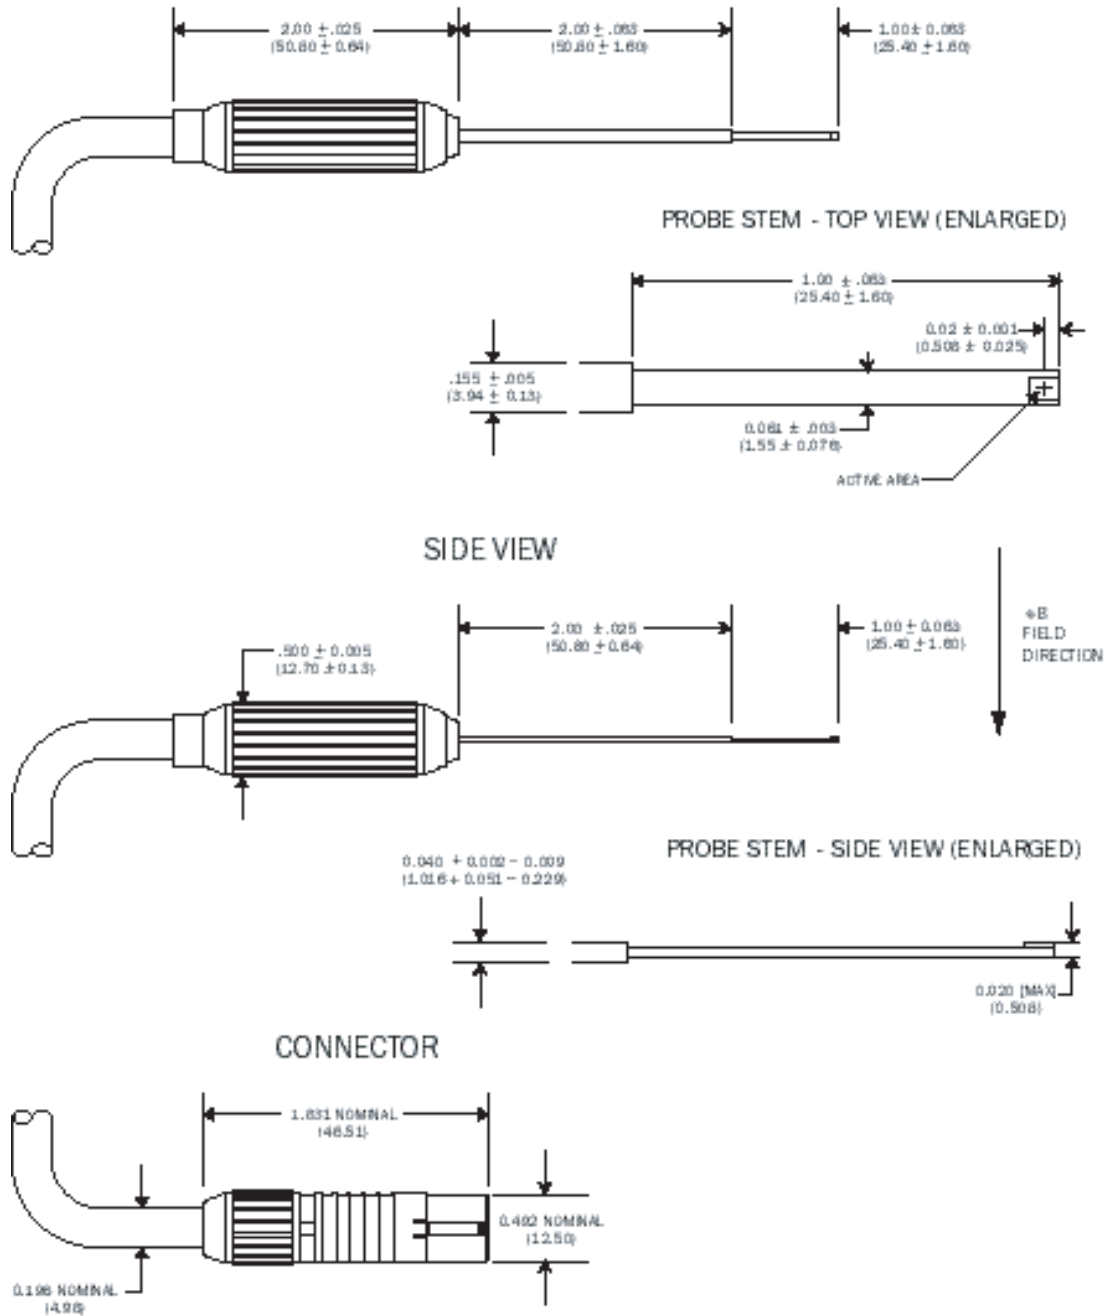

Mechanical Dimensions

All dimensions are in inches (millimeters)

Hall-Effect Probes

Note: Due to continuous process improvement, specifications subject to change without notice.

6120 Hanging Moss Road • Orlando, Florida 32807
 Phone (407) 678-6900 • Fax (407) 677-5765 • www.fwbell.com